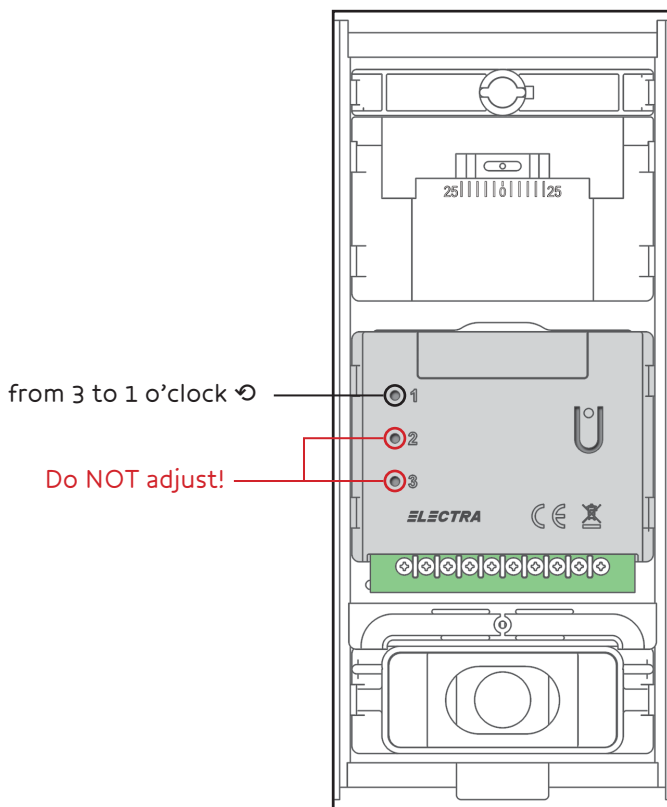

MICROPHONE ADJUSTMENTS

PANEL MICROPHONE ADJUSTMENT
changes the volume you hear at the terminal

TERMINAL MICROPHONE ADJUSTMENT
changes the volume you hear at the panel

OUTDOOR PANEL

INDOOR TERMINAL