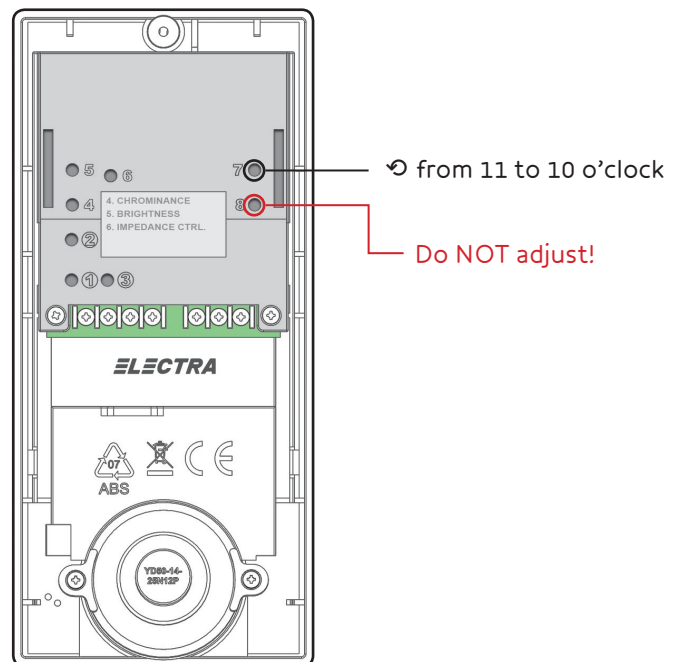

MICROPHONE ADJUSTMENTS

PANEL MICROPHONE ADJUSTMENT
changes the volume you hear at the terminal

TERMINAL MICROPHONE ADJUSTMENT
changes the volume you hear at the panel

OUTDOOR PANEL

INDOOR TERMINAL